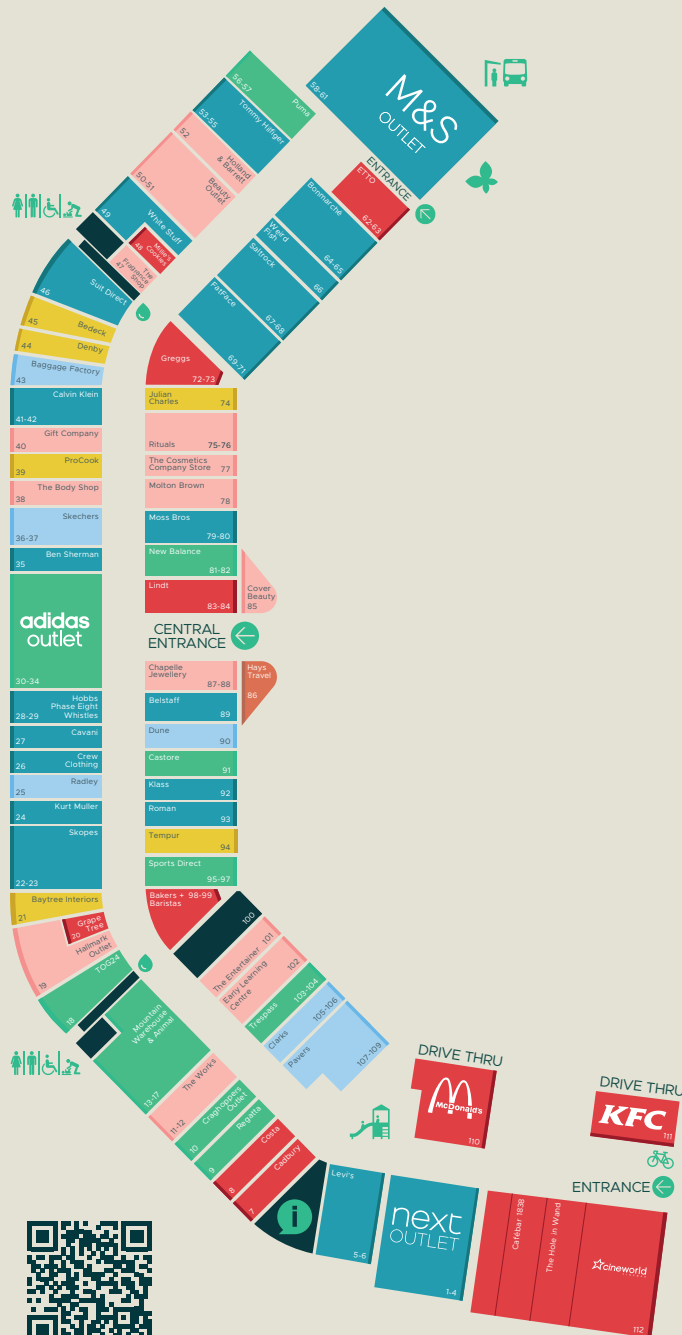

# Shop Finder

Scan to view online map

## Fashion

- 89 Belstaff
- 35 Ben Sherman
- 64-65 Bonmarché
- 41-42 Calvin Klein
- 27 Cavani
- 26 Crew Clothing
- 69-71 FatFace
- 28-29 Hobbs, Phase Eight, Whistles
- 92 Klass
- 24 Kurt Muller
- 5-6 Levi's
- 58-61 M&S Outlet
- 79-80 Moss
- 1-4 Next Outlet
- 93 Roman
- 67-68 Saltrock
- 22-23 Skopes
- 46 Suit Direct
- 53-55 Tommy Hilfiger

## Outdoor & Sports

- 30-34 Adidas Outlet
- 91 Castore
- 10 Craghoppers Outlet
- 13-17 Mountain Warehouse & Animal
- 81-82 New Balance
- 56-57 Puma
- 9 Regatta
- 95-97 Sports Direct
- 18 TOG24
- 103-104 Trespass

## Footwear & Accessories

- 43 Baggage Factory
- 105-106 Clarks
- 90 Dune
- 107-109 Pavers
- 25 Radley
- 36-37 Skechers