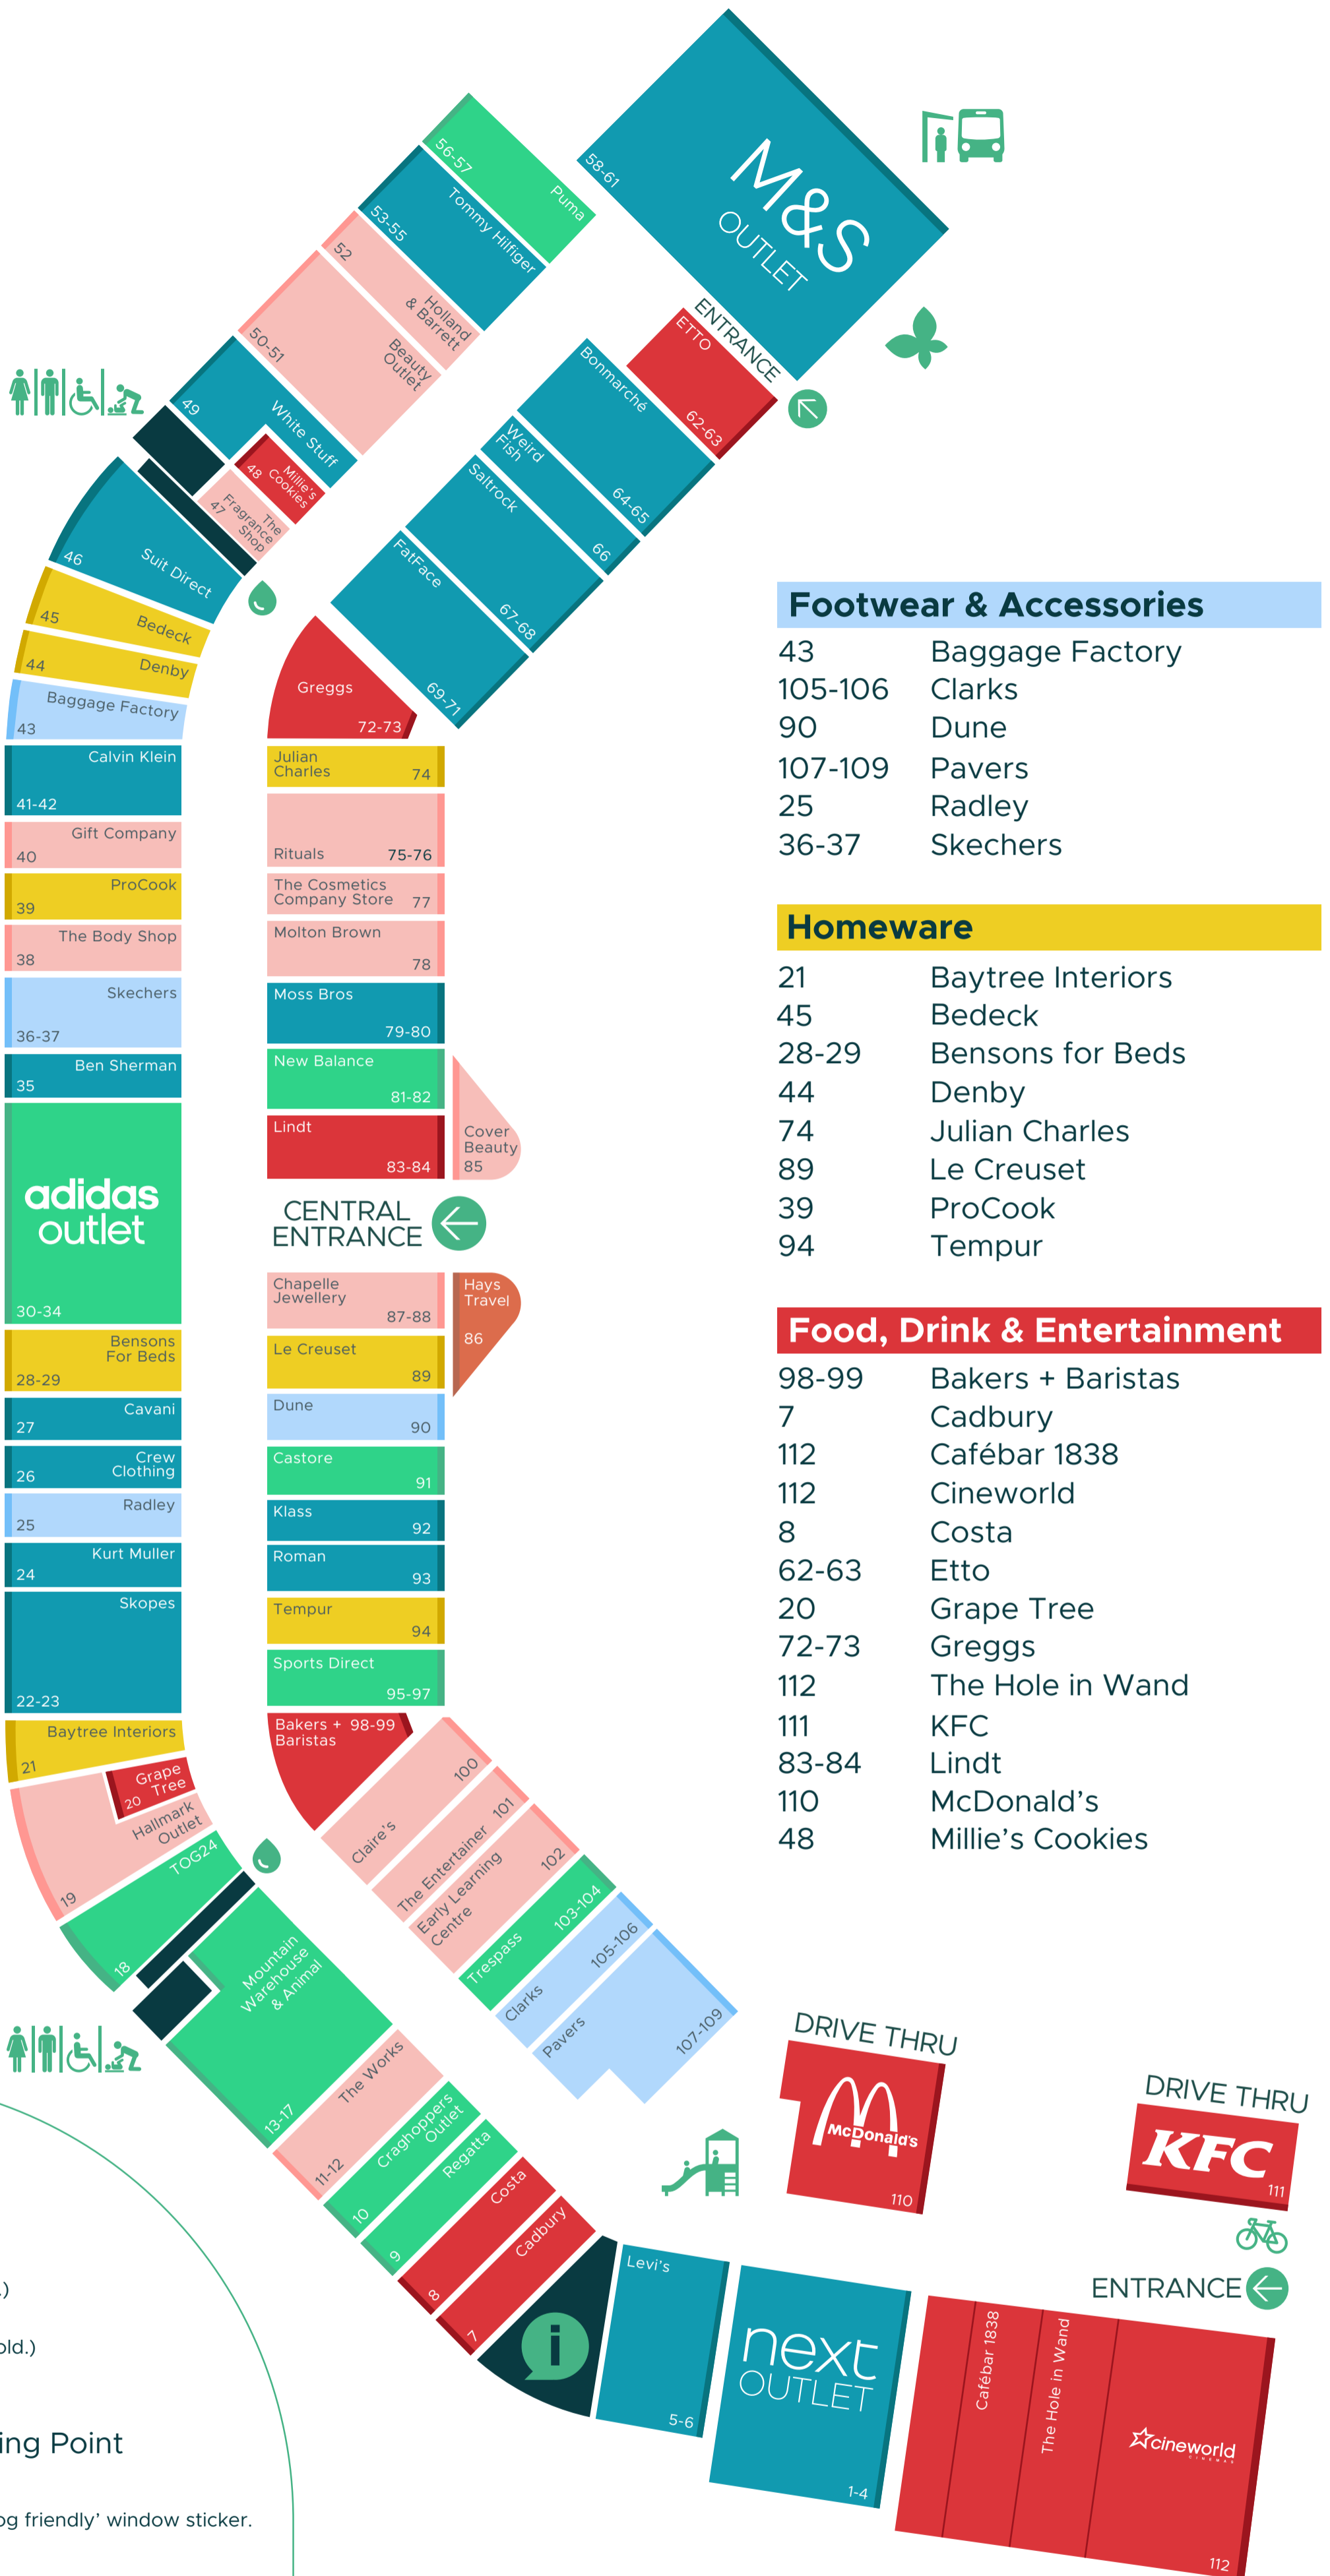

## Fashion

- 35 Ben Sherman
- 64-65 Bonmarché
- 41-42 Calvin Klein
- 27 Cavani
- 26 Crew Clothing
- 69-71 FatFace
- 92 Klass
- 24 Kurt Muller
- 5-6 Levi's
- 58-61 M&S Outlet
- 79-80 Moss Bros
- 1-4 Next Outlet
- 93 Roman
- 67-68 Saltrock
- 22-23 Skopes
- 46 Suit Direct
- 53-55 Tommy Hilfiger
- 66 Weird Fish
- 49 White Stuff

## Outdoor & Sports

- 30-34 Adidas Outlet
- 91 Castore
- 10 Craghoppers Outlet
- 81-82 New Balance
- 56-57 Puma
- 9 Regatta
- 95-97 Sports Direct
- 18 TOG24
- 103-104 Trespass

## Footwear & Accessories

- 43 Baggage Factory
- 105-106 Clarks
- 90 Dune
- 107-109 Pavers
- 25 Radley
- 36-37 Skechers

## Food, Drink & Entertainment

- 98-99 Bakers + Baristas
- 7 Cadbury
- 112 Cafébar 1838
- 112 Cineworld
- 8 Costa
- 62-63 Etto
- 20 Grape Tree
- 72-73 Greggs
- 112 The Hole in Wand
- 111 KFC
- 83-84 Lindt
- 110 McDonald's
- 48 Millie's Cookies