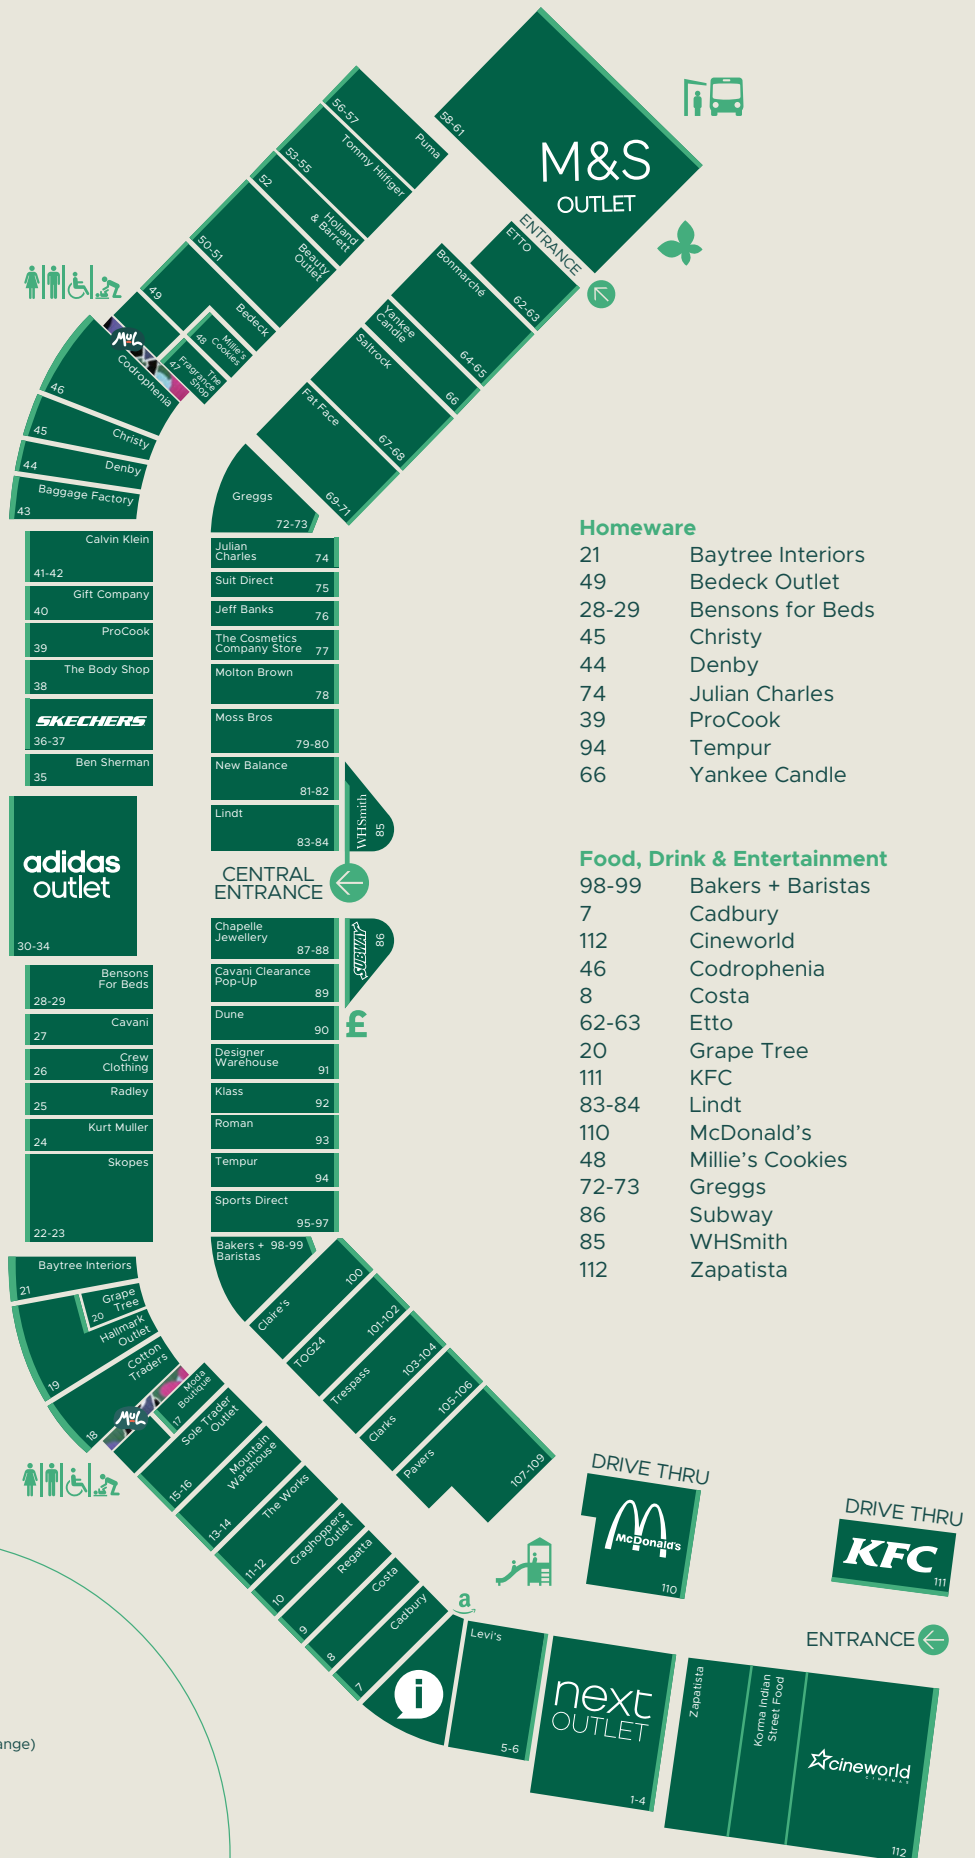

Shop Finder

Fashion

- 35 Ben Sherman
- 64-65 Bonmarché
- 41-42 Calvin Klein
- 27 Cavani
- 89 Cavani Clearance Pop-Up
- 18 Cotton Traders
- 26 Crew Clothing
- 91 Designer Warehouse
- 69-71 Fat Face
- 76 Jeff Banks
- 92 Klass
- 24 Kurt Muller
- 5-6 Levi's
- 58-61 M&S Outlet
- 79-80 Moss Bros
- 1-4 Next Outlet
- 93 Roman
- 67-68 Saltrock
- 22-23 Skopes
- 75 Suit Direct
- 53-55 Tommy Hilfiger

Footwear & Accessories

- 43 Baggage Factory
- 105-106 Clarks
- 90 Dune
- 17 Moda Boutique
- 107-109 Pavers
- 25 Radley
- 15-16 Sole Trader
- 36-37 Skechers

Outdoor & Sports

- 30-34 Adidas Outlet
- 10 Craghoppers Outlet
- 13-14 Mountain Warehouse
- 81-82 New Balance
- 56-57 Puma
- 9 Regatta
- 95-97 Sports Direct
- 101-102 Tog 24
- 103-104 Trespass

Gifts & Beauty

- 50-51 Beauty Outlet
- 38 The Body Shop
- 87-88 Chapelle Jewellery
- 100 Claire's
- 77 The Cosmetics Company Store
- 47 The Fragrance Shop
- 40 Gift Company
- 19 Hallmark
- 52 Holland & Barrett
- 78 Molton Brown
- 11-12 The Works

Homeware

- 21 Baytree Interiors
- 49 Bedeck Outlet
- 28-29 Bensons for Beds
- 45 Christy
- 44 Denby
- 74 Julian Charles
- 39 ProCook
- 94 Tempur
- 66 Yankee Candle

Food, Drink & Entertainment

- 98-99 Bakers + Baristas
- 7 Cadbury
- 112 Cineworld
- 46 Codrophenia
- 8 Costa
- 62-63 Etto
- 20 Grape Tree
- 111 KFC
- 83-84 Lindt
- 110 McDonald's
- 48 Millie's Cookies
- 72-73 Greggs
- 86 Subway
- 85 WHSmith
- 112 Zapatista