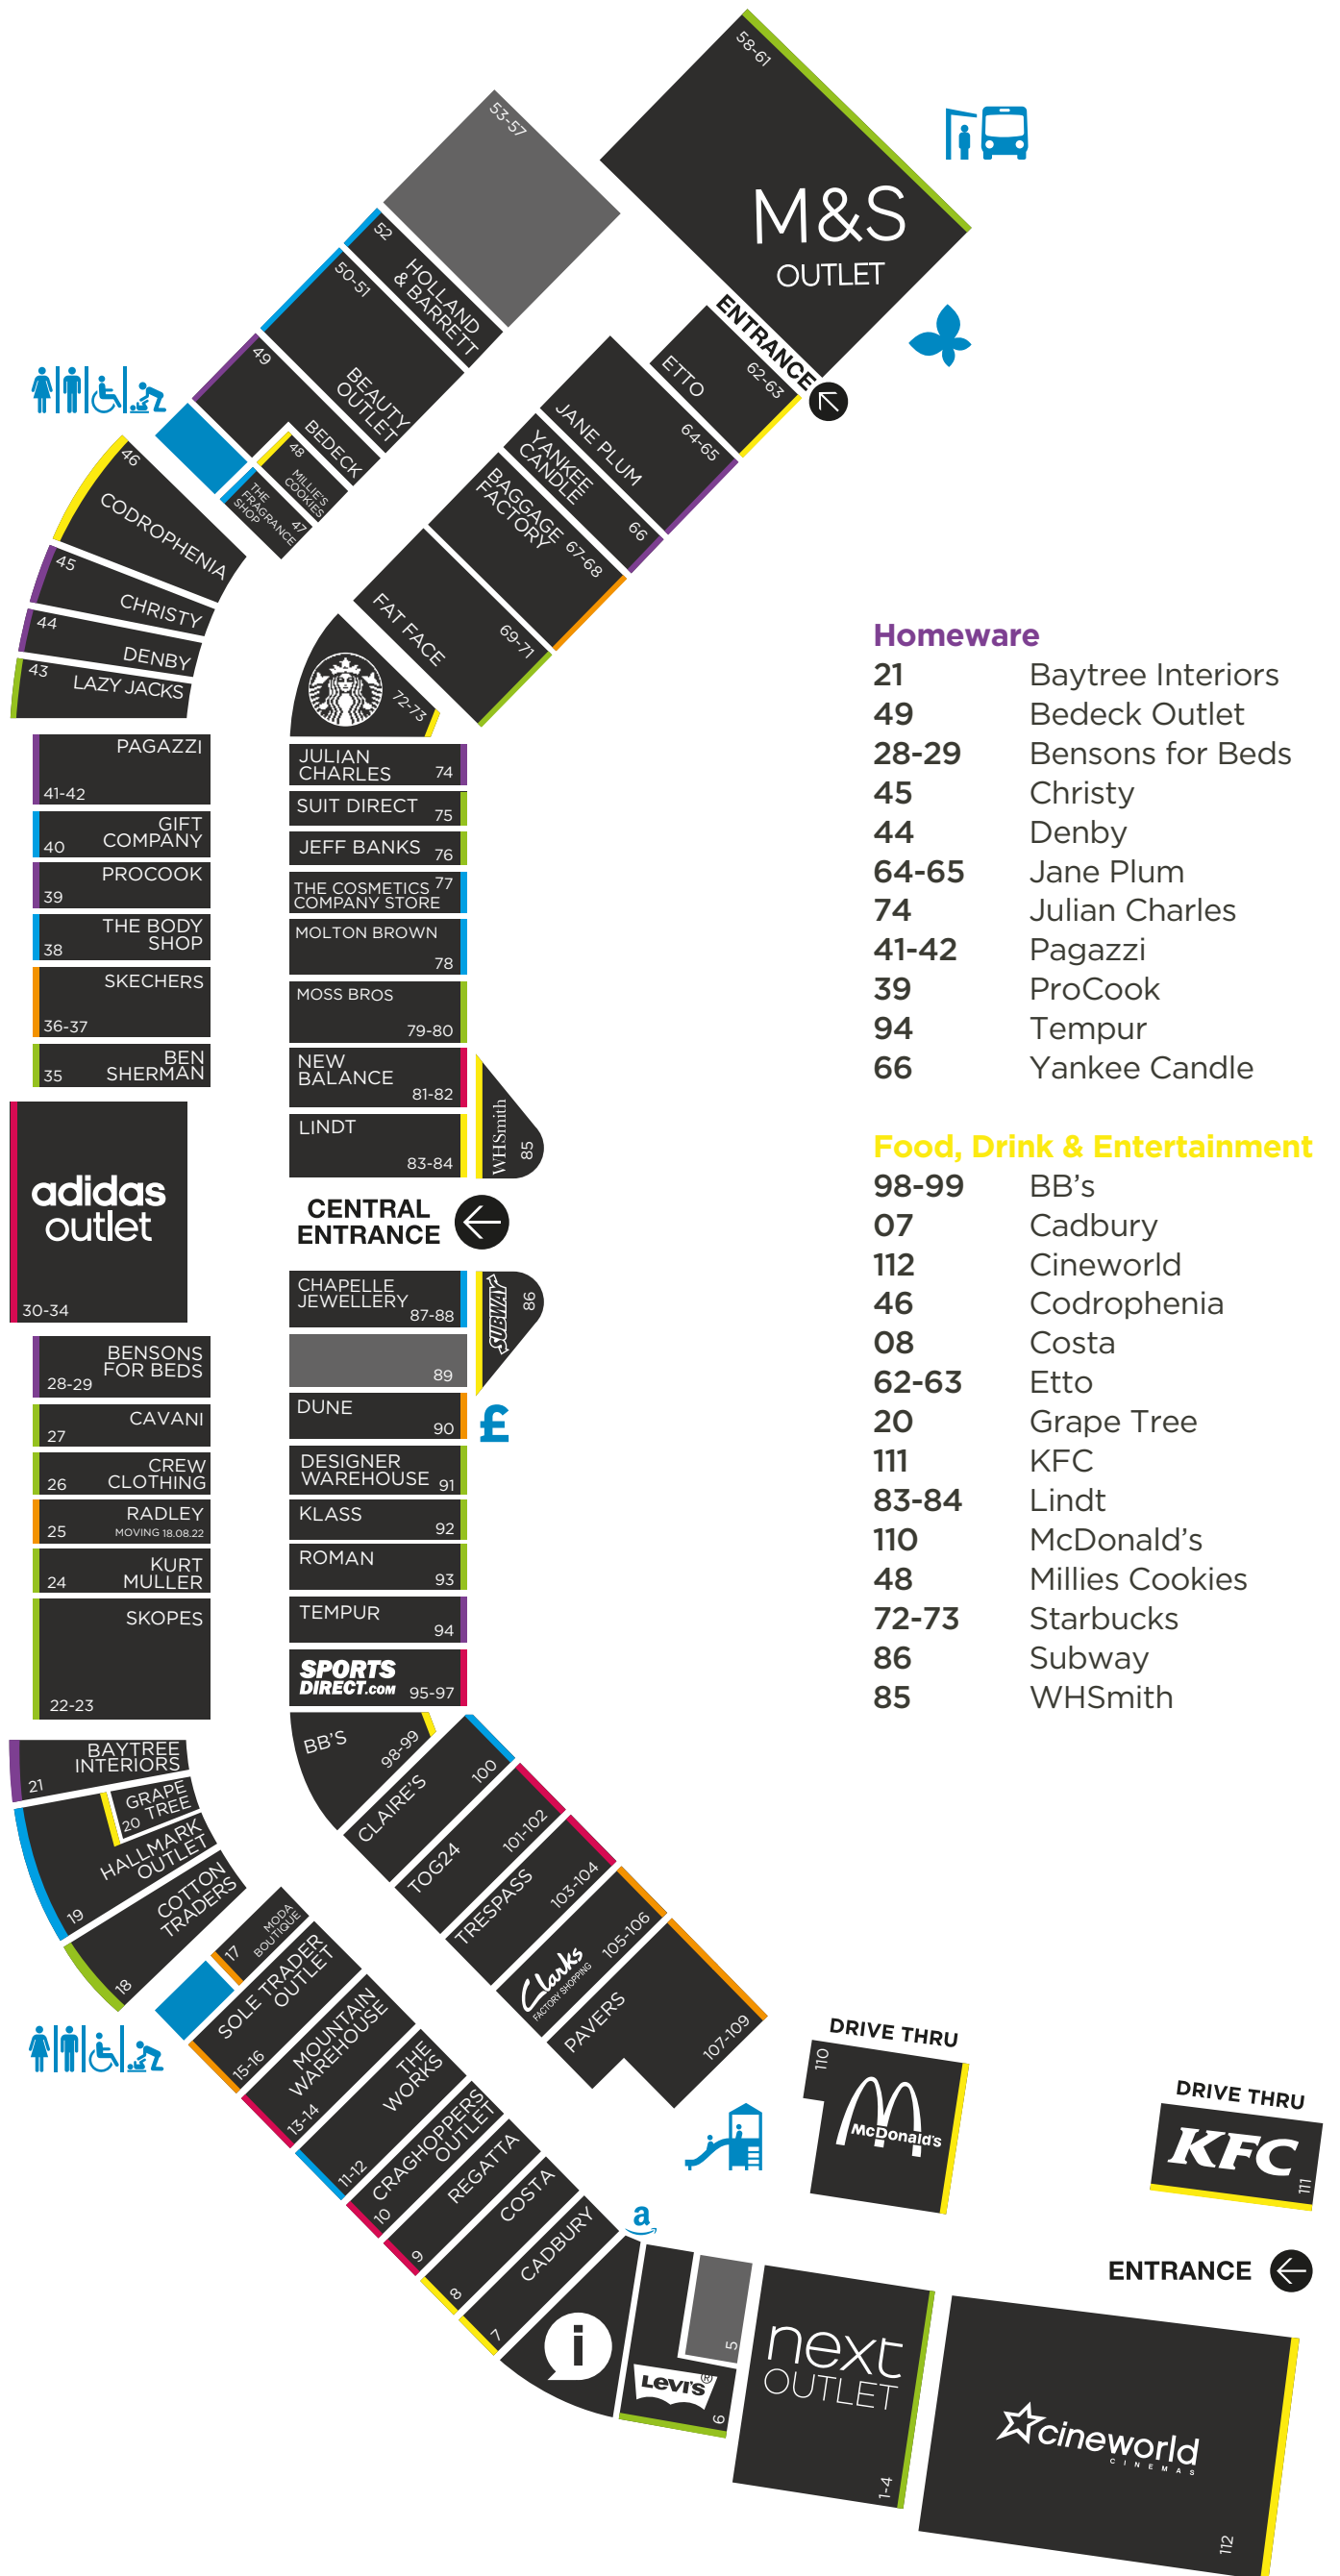

**Fashion**

- 35 Ben Sherman
- 36-37 New Store Coming Soon
- 27 Cavani
- 18 Cotton Traders
- 26 Crew Clothing
- 91 Designer Warehouse
- 69-71 Fat Face
- 76 Jeff Banks
- 92 Klass
- 24 Kurt Muller
- 43 Lazy Jacks
- 06 Levi's
- 58-61 M&S Outlet
- 79-80 Moss Bros
- 01-04 Next Outlet
- 93 Roman
- 22-23 Skopes
- 75 Suit Direct

**Footwear & Accessories**

- 67-68 Baggage Factory
- 105-106 Clarks
- 90 Dune
- 17 Moda Boutique
- 107-109 Pavers
- 25 Radley Moving 18.08.22
- 15-16 Sole Trader
- 36-37 Skechers

**Outdoor & Sports**

- 30-34 Adidas Outlet
- 10 Craghoppers Outlet
- 13-14 Mountain Warehouse
- 81-82 New Balance
- 09 Regatta
- 95-97 Sports Direct
- 101-102 Tog 24
- 103-104 Trespass

- Amazon Lockers
- Baby Changing Area
- Bus Stop
- Cash Point
- Changing Places (at Morrisons)
- Children's Play Area
- Customer Toilets
- Pollinator Parks® Garden
- Visitor Information

**Homeware**

- 21 Baytree Interiors
- 49 Bedeck Outlet
- 28-29 Bensons for Beds
- 45 Christy
- 44 Denby
- 64-65 Jane Plum
- 74 Julian Charles
- 41-42 Pagazzi
- 39 ProCook
- 94 Tempur
- 66 Yankee Candle

**Food, Drink & Entertainment**

- 98-99 BB's
- 07 Cadbury
- 112 Cineworld
- 46 Codrophenia
- 08 Costa
- 62-63 Etto
- 20 Grape Tree
- 111 KFC
- 83-84 Lindt
- 110 McDonald's
- 48 Millies Cookies
- 72-73 Starbucks
- 86 Subway
- 85 WHSmith