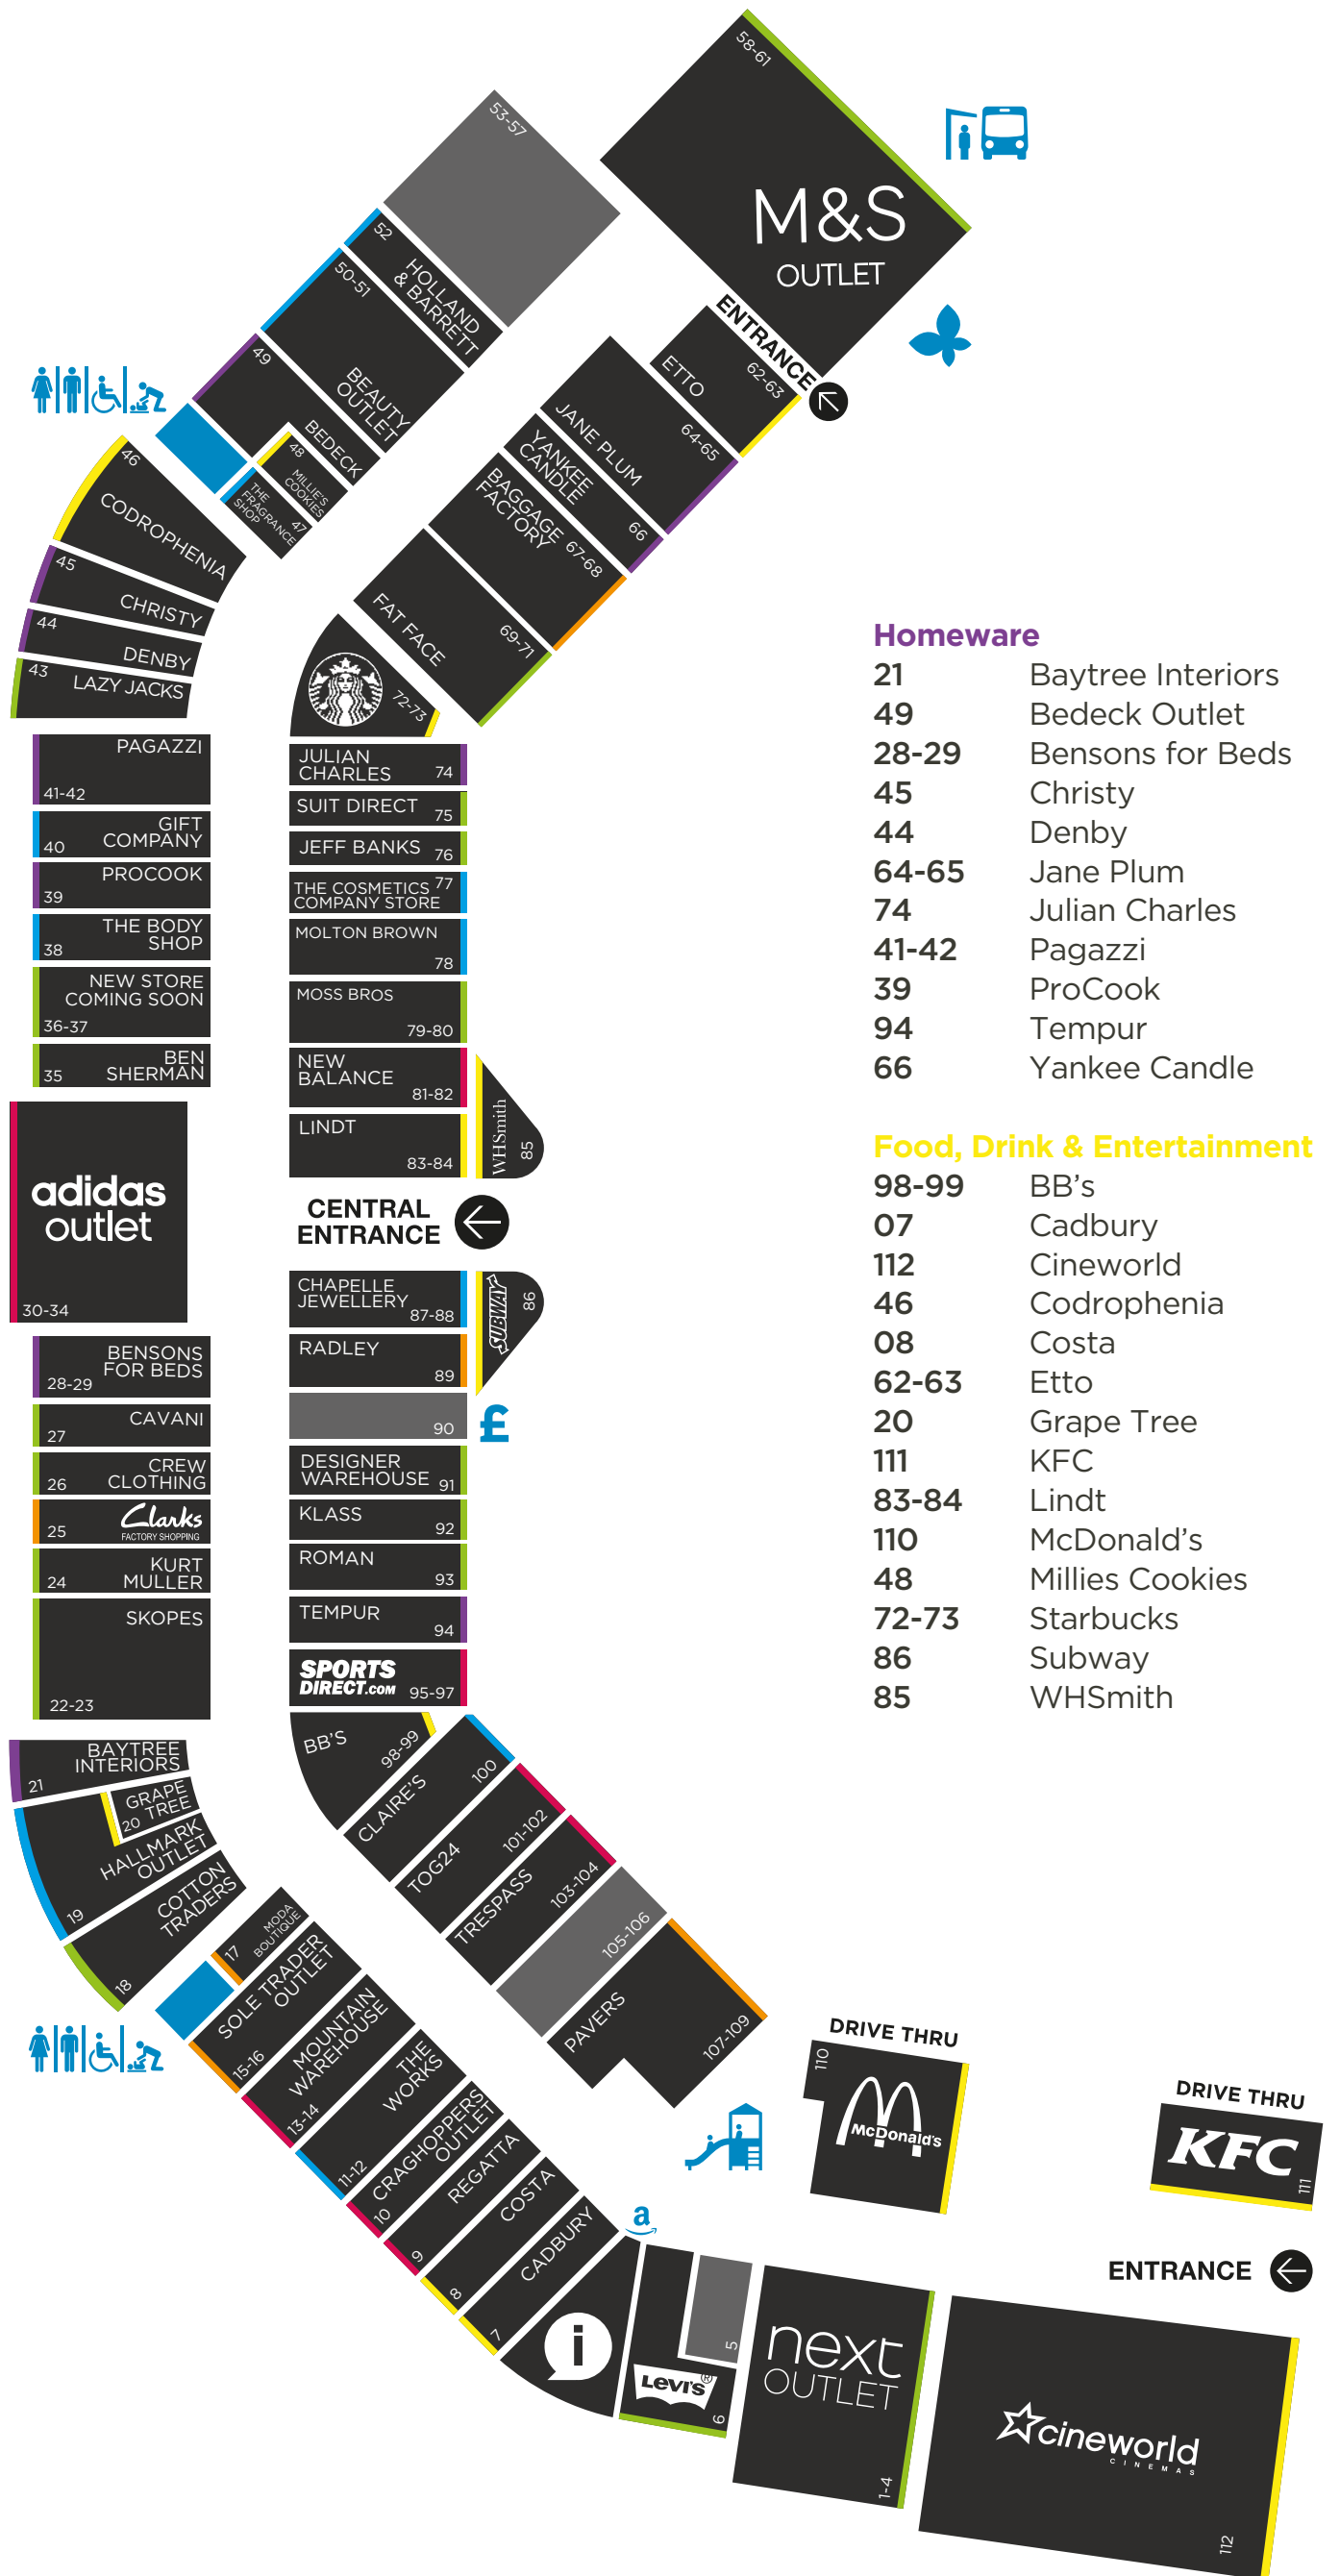

Fashion

- 35 Ben Sherman
- 36-37 New Store Coming Soon
- 27 Cavani
- 18 Cotton Traders
- 26 Crew Clothing
- 91 Designer Warehouse
- 69-71 Fat Face
- 76 Jeff Banks
- 92 Klass
- 24 Kurt Muller
- 43 Lazy Jacks
- 06 Levi's
- 58-61 M&S Outlet
- 79-80 Moss Bros
- 01-04 Next Outlet
- 93 Roman
- 22-23 Skopes
- 75 Suit Direct

Footwear & Accessories

- 67-68 Baggage Factory
- 25 Clarks
- 17 Moda Boutique
- 107-109 Pavers
- 89 Radley
- 15-16 Sole Trader

Outdoor & Sports

- 30-34 Adidas Outlet
- 10 Craghoppers Outlet
- 13-14 Mountain Warehouse
- 81-82 New Balance
- 09 Regatta
- 95-97 Sports Direct
- 101-102 Tog 24
- 103-104 Trespass

Homeware

- 21 Baytree Interiors
- 49 Bedeck Outlet
- 28-29 Bensons for Beds
- 45 Christy
- 44 Denby
- 64-65 Jane Plum
- 74 Julian Charles
- 41-42 Pagazzi
- 39 ProCook
- 94 Tempur
- 66 Yankee Candle

Food, Drink & Entertainment

- 98-99 BB's
- 07 Cadbury
- 112 Cineworld
- 46 Codrophenia
- 08 Costa
- 62-63 Etto
- 20 Grape Tree
- 111 KFC
- 83-84 Lindt
- 110 McDonald's
- 48 Millies Cookies
- 72-73 Starbucks
- 86 Subway
- 85 WHSmith