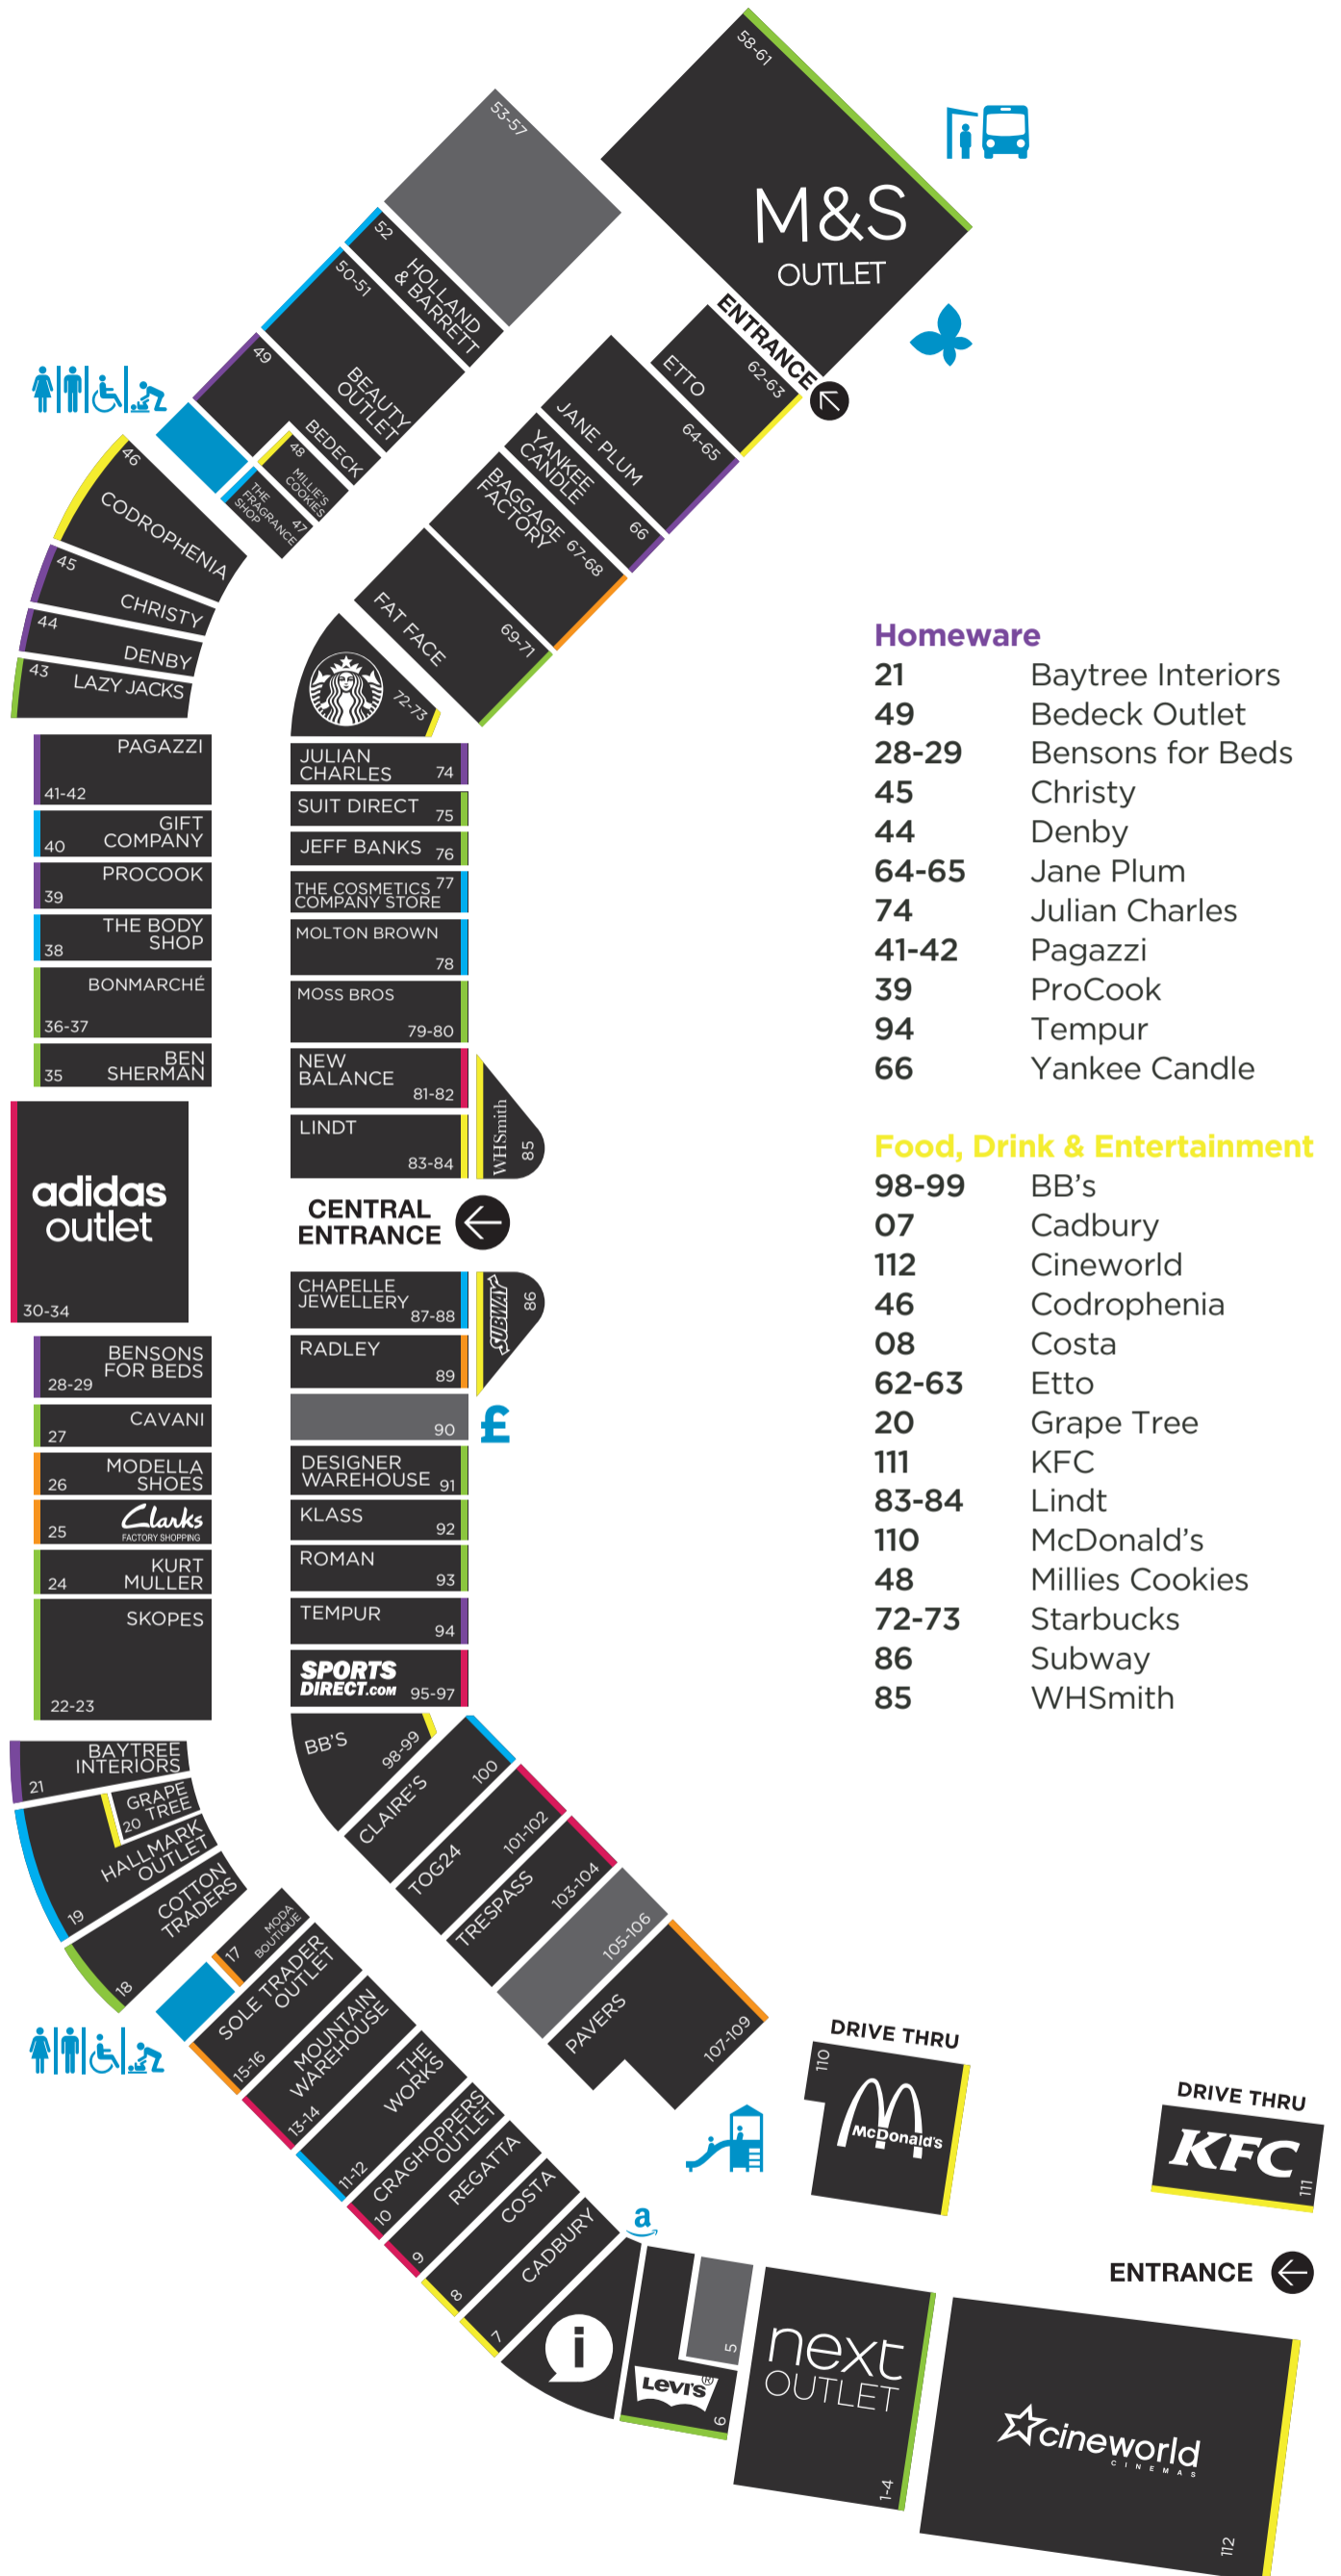

**Fashion**

- 35 Ben Sherman
- 36-37 Bonmarché
- 27 Cavani (Opening December)
- 18 Cotton Traders
- 91 Designer Warehouse
- 69-71 Fat Face
- 76 Jeff Banks
- 92 Klass
- 24 Kurt Muller
- 43 Lazy Jacks
- 06 Levi's
- 58-61 M&S Outlet
- 79-80 Moss Bros
- 01-04 Next Outlet
- 93 Roman
- 22-23 Skopes
- 75 Suit Direct

**Footwear & Accessories**

- 67-68 Baggage Factory
- 25 Clarks
- 17 Moda Boutique
- 26 Modella Shoes
- 107-109 Pavers
- 89 Radley
- 15-16 Sole Trader

**Outdoor & Sports**

- 30-34 Adidas Outlet
- 10 Craghoppers Outlet
- 13-14 Mountain Warehouse
- 81-82 New Balance
- 09 Regatta
- 95-97 Sports Direct
- 101-102 Tog 24
- 103-104 Trespass

**Homeware**

- 21 Baytree Interiors
- 49 Bedeck Outlet
- 28-29 Bensons for Beds
- 45 Christy
- 44 Denby
- 64-65 Jane Plum
- 74 Julian Charles
- 41-42 Pagazzi
- 39 ProCook
- 94 Tempur
- 66 Yankee Candle

**Food, Drink & Entertainment**

- 98-99 BB's
- 07 Cadbury
- 112 Cineworld
- 46 Codrophenia
- 08 Costa
- 62-63 Etto
- 20 Grape Tree
- 111 KFC
- 83-84 Lindt
- 110 McDonald's
- 48 Millies Cookies
- 72-73 Starbucks
- 86 Subway
- 85 WHSmith