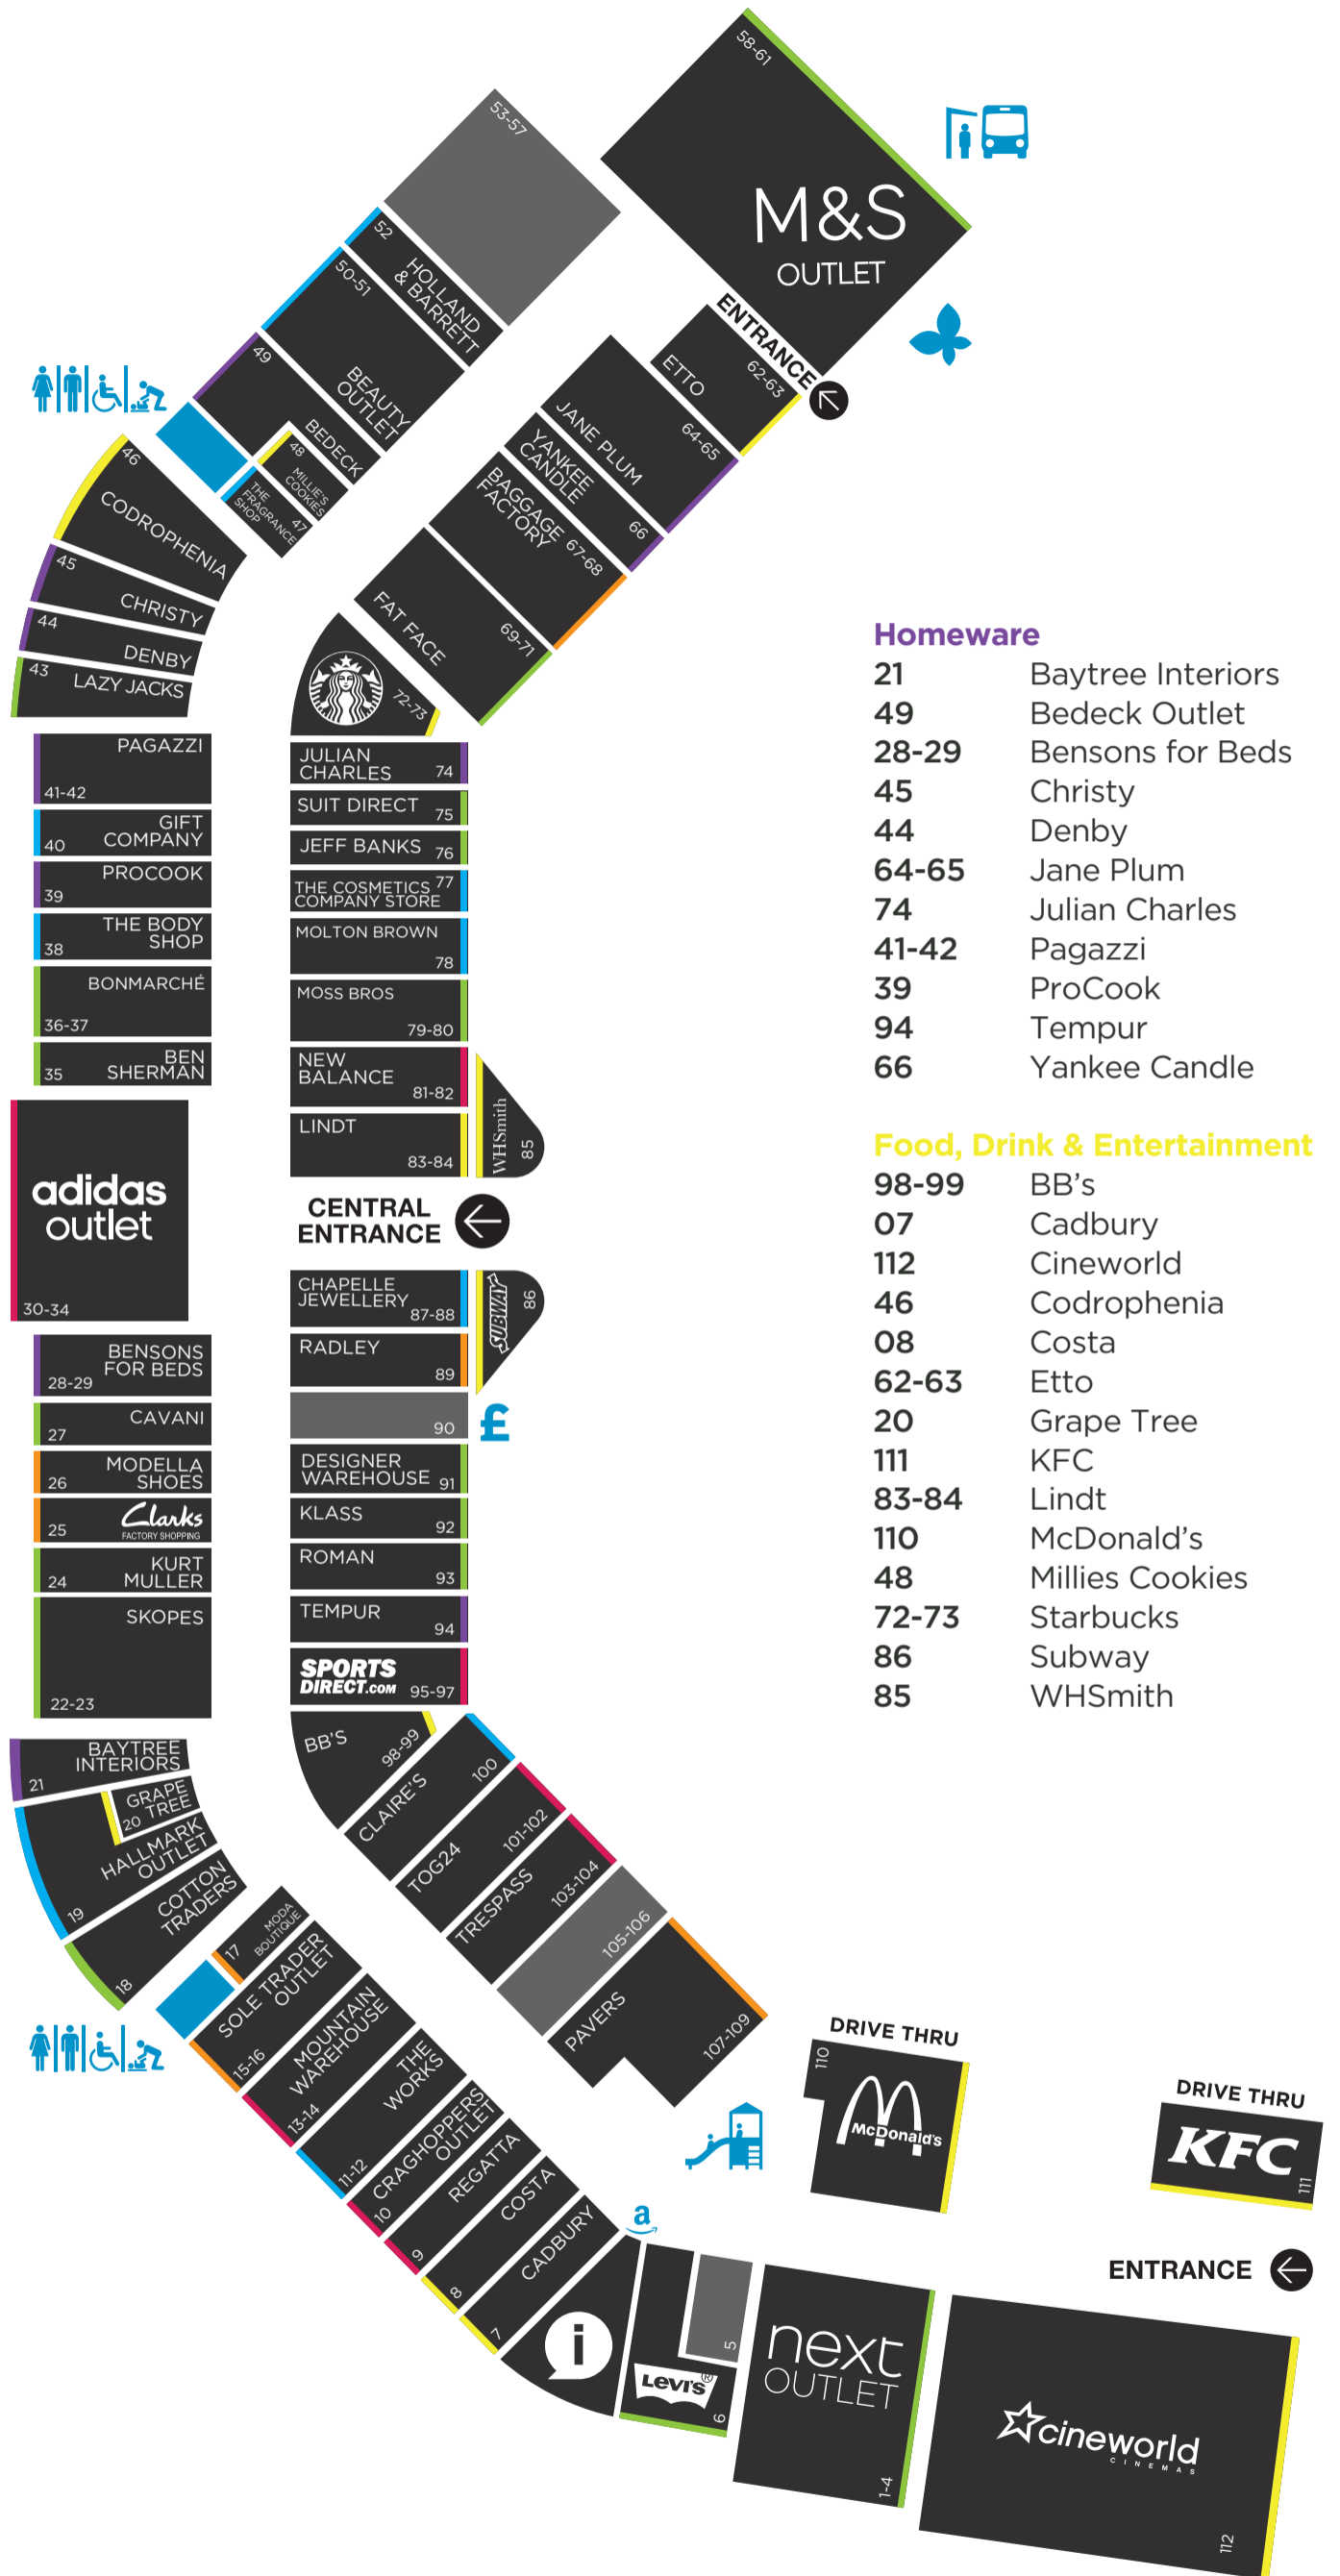

**Fashion**

- 35 Ben Sherman
- 36-37 Bonmarché
- 27 Cavani
- 18 Cotton Traders
- 91 Designer Warehouse
- 69-71 Fat Face
- 76 Jeff Banks
- 92 Klass
- 24 Kurt Muller
- 43 Lazy Jacks
- 06 Levi's
- 58-61 M&S Outlet
- 79-80 Moss Bros
- 01-04 Next Outlet
- 93 Roman
- 22-23 Skopes
- 75 Suit Direct

**Footwear & Accessories**

- 67-68 Baggage Factory
- 25 Clarks
- 17 Moda Boutique
- 26 Modella Shoes
- 107-109 Pavers
- 89 Radley
- 15-16 Sole Trader

**Outdoor & Sports**

- 30-34 Adidas Outlet
- 10 Craghoppers Outlet
- 13-14 Mountain Warehouse
- 81-82 New Balance
- 09 Regatta
- 95-97 Sports Direct
- 101-102 Tog 24
- 103-104 Trespass

**Homeware**

- 21 Baytree Interiors
- 49 Bedeck Outlet
- 28-29 Bensons for Beds
- 45 Christy
- 44 Denby
- 64-65 Jane Plum
- 74 Julian Charles
- 41-42 Pagazzi
- 39 ProCook
- 94 Tempur
- 66 Yankee Candle

**Food, Drink & Entertainment**

- 98-99 BB's
- 07 Cadbury
- 112 Cineworld
- 46 Codrophenia
- 08 Costa
- 62-63 Etto
- 20 Grape Tree
- 111 KFC
- 83-84 Lindt
- 110 McDonald's
- 48 Millies Cookies
- 72-73 Starbucks
- 86 Subway
- 85 WHSmith